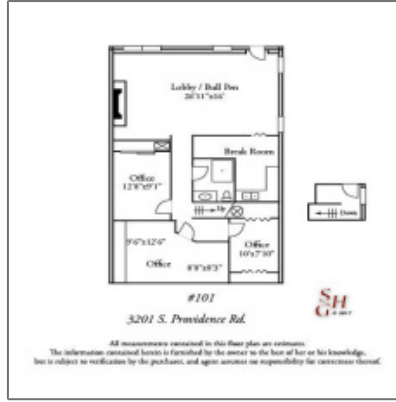

3201 PROVIDENCE RD

1,260 Sqft - 3201 PROVIDENCE RD, COLUMBIA,
Missouri 65203

Basic Details

Property Type:	Commercial Rental
Listing Type:	For Lease
Listing ID:	413085
Square Footage:	1,260 Sqft

Address Map

Country:	US
State:	MO
County:	Boone
City:	COLUMBIA
Zipcode:	65203
Street:	PROVIDENCE
Street Number:	3201
Longitude:	W93° 39' 51.4"
Latitude:	N38° 54' 55.8"

Agent Info

Landon Albertson Broker
☎ (573) 881-3333
✉ landon@landonalbertson.com